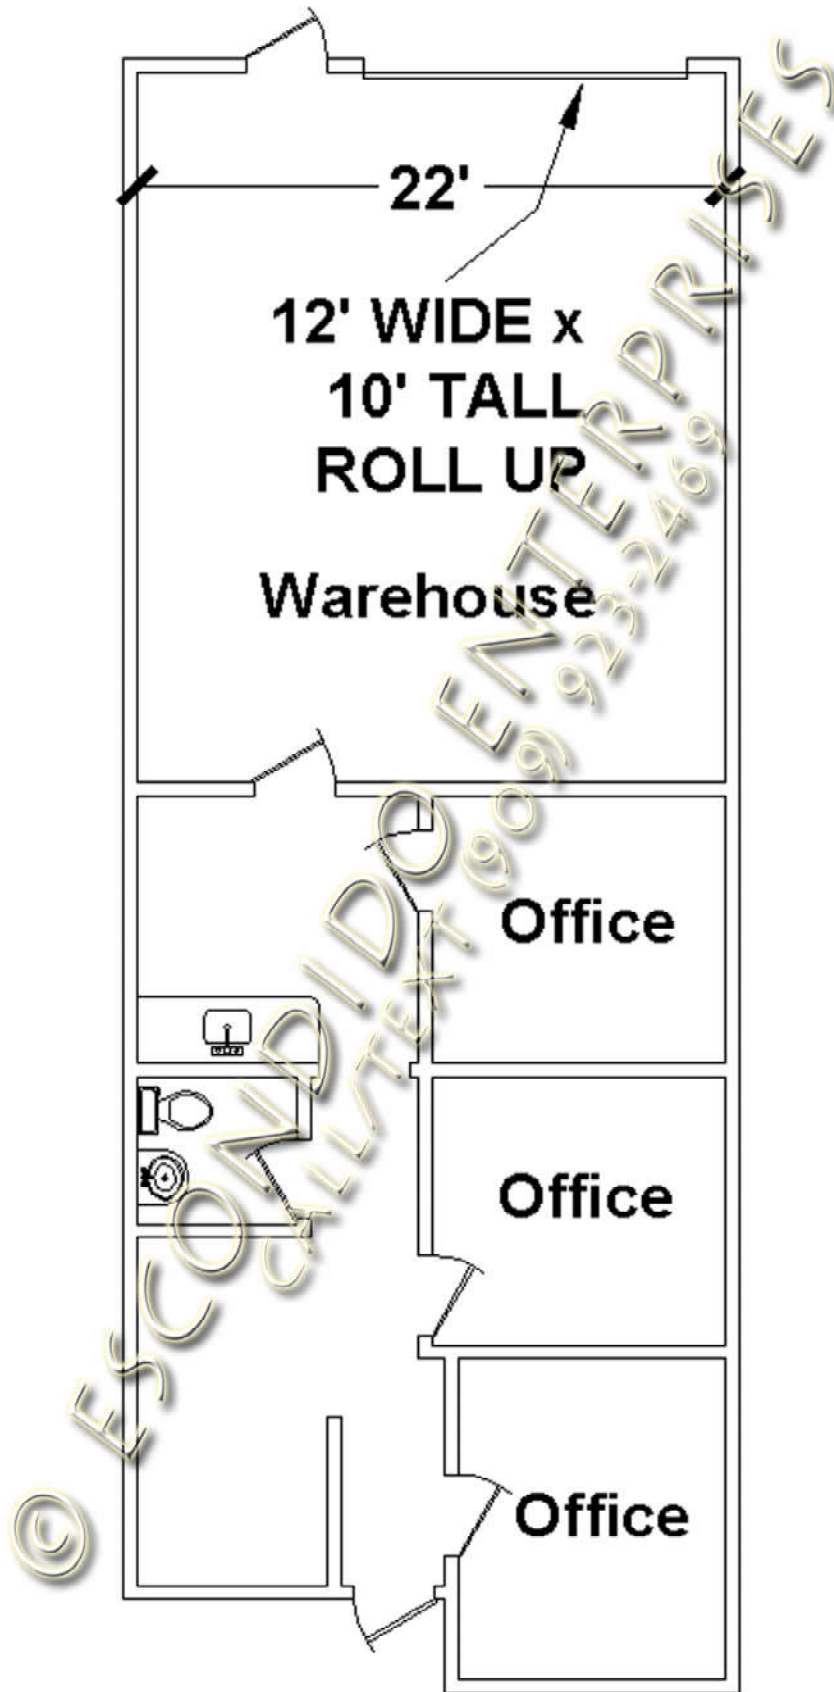

Floor Plan

320 Orange Show Lane San Bernardino, CA 92408
1,375 SF