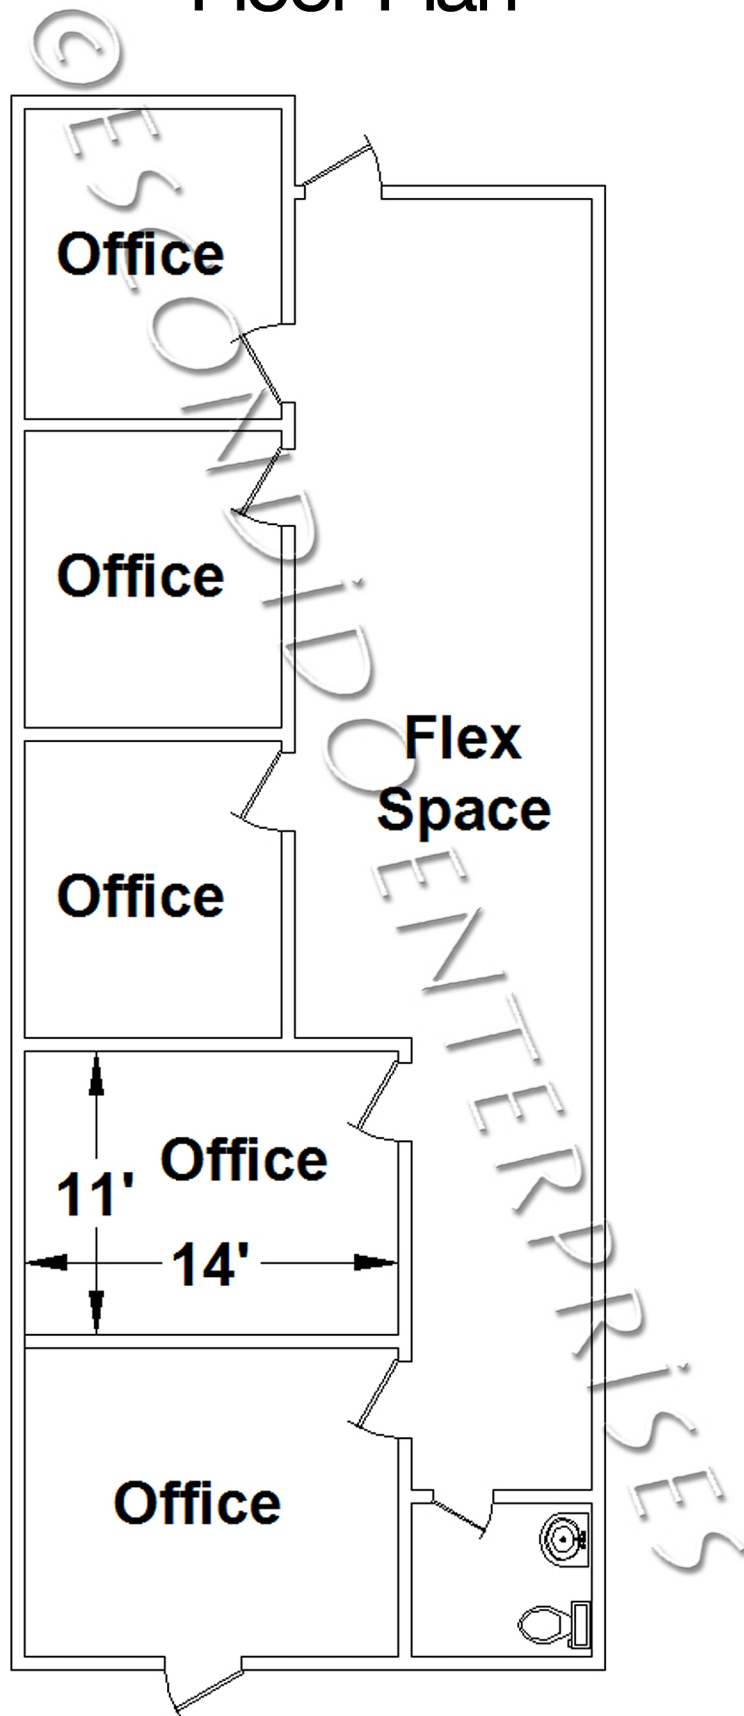

Floor Plan

364 Orange Show Lane San Bernardino, CA 92408
1,375 SF