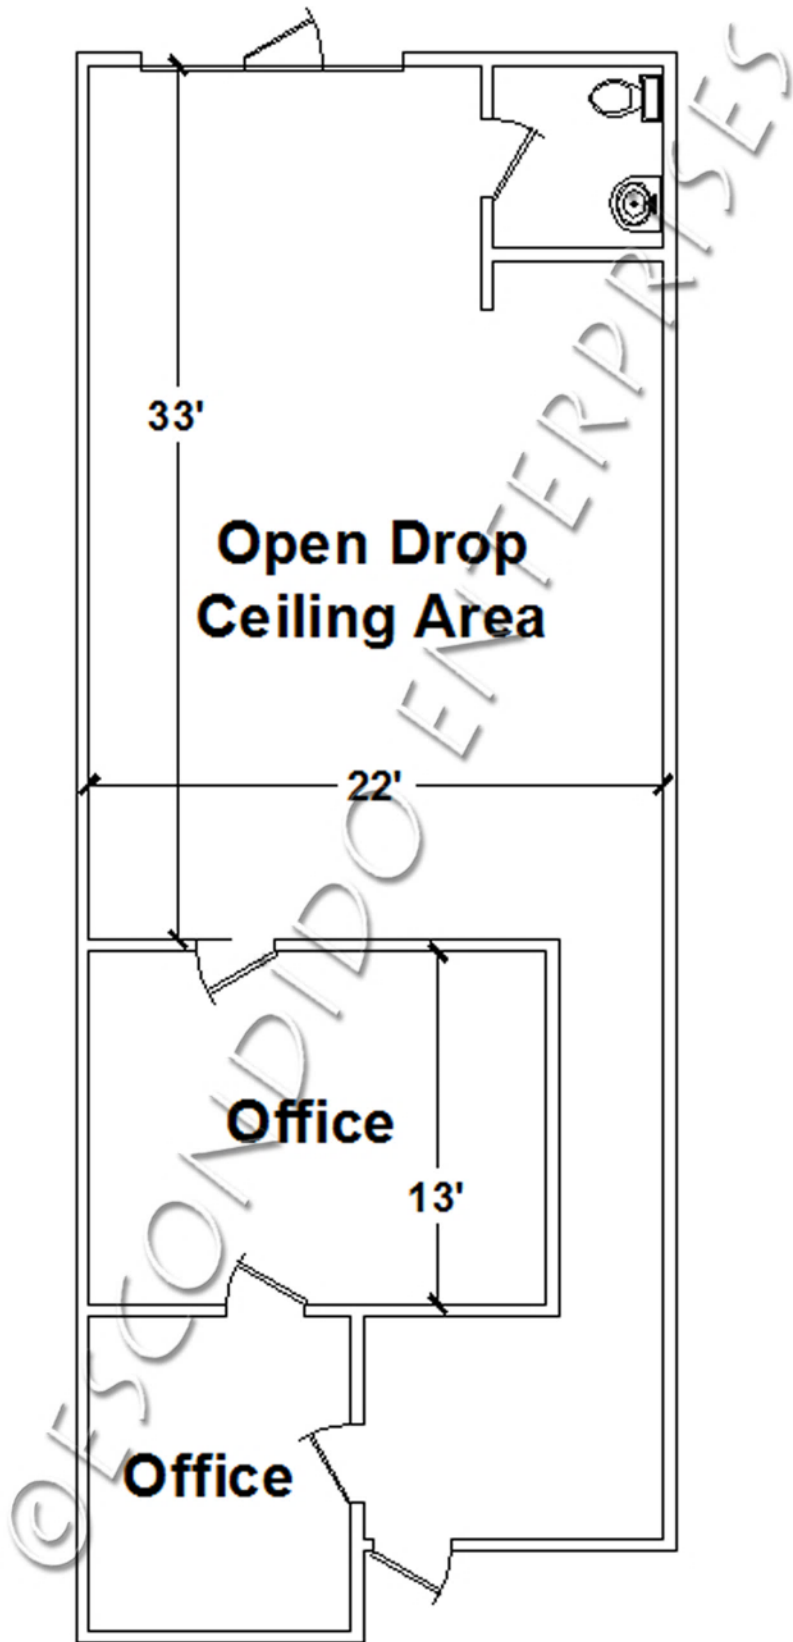

Floor Plan

396 Orange Show Lane San Bernardino, CA 92408
1,375 SF