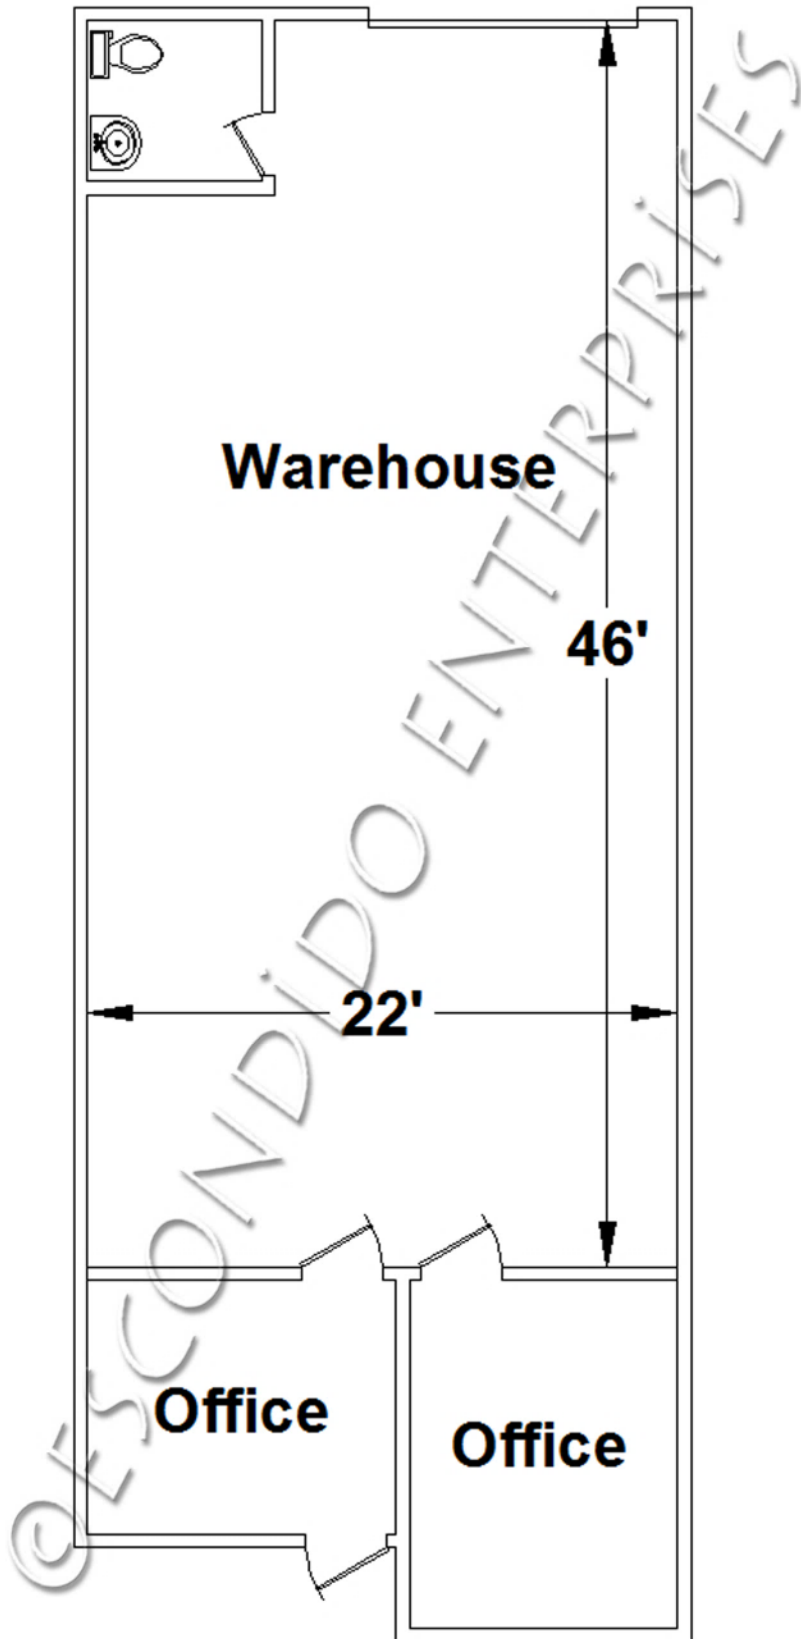

Floor Plan

380 Orange Show Lane San Bernardino, CA 92408
1,375 SF