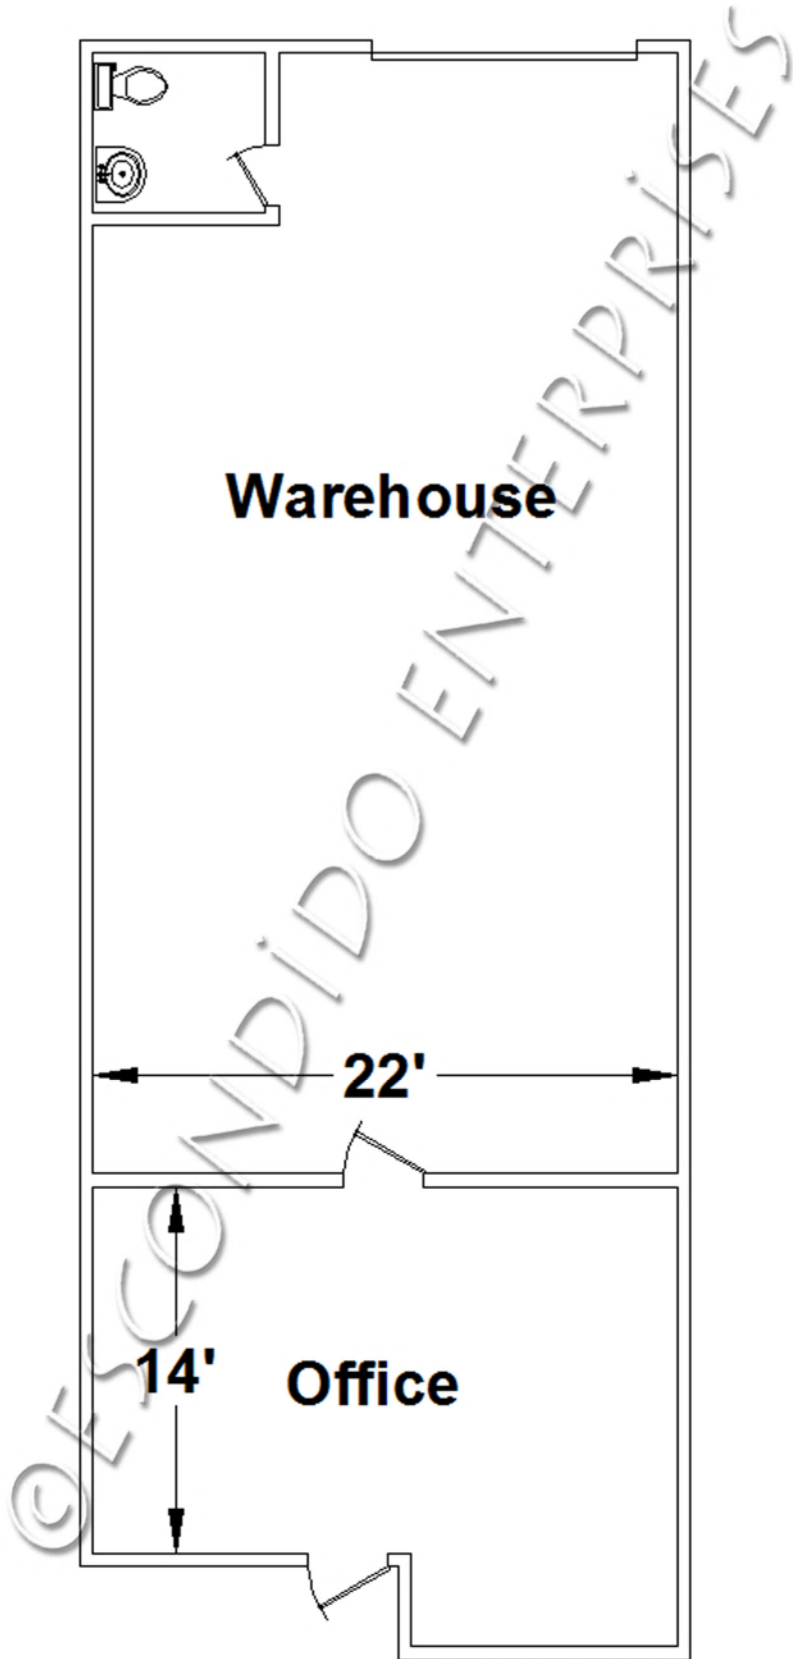

Floor Plan

372 Orange Show Lane San Bernardino, CA 92408
1,375 SF