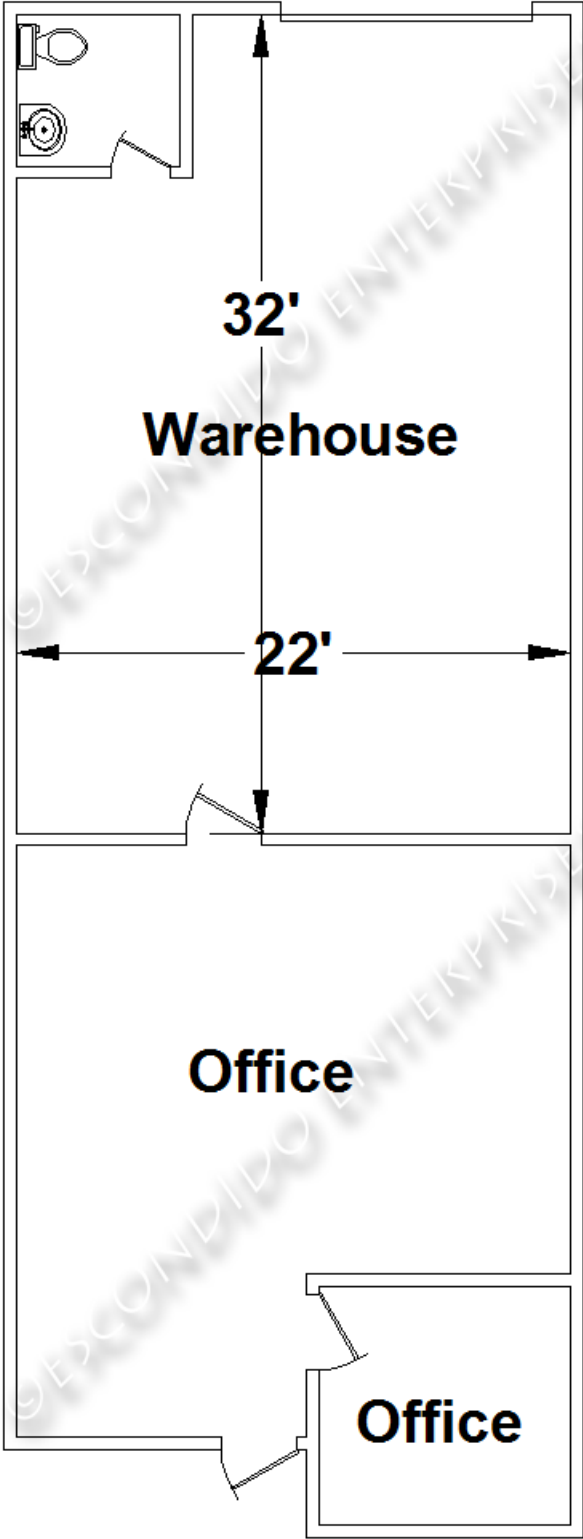

# FLOOR PLAN

**368 Orange Show Lane San Bernardino, CA 92408**  
**1,375 SF**