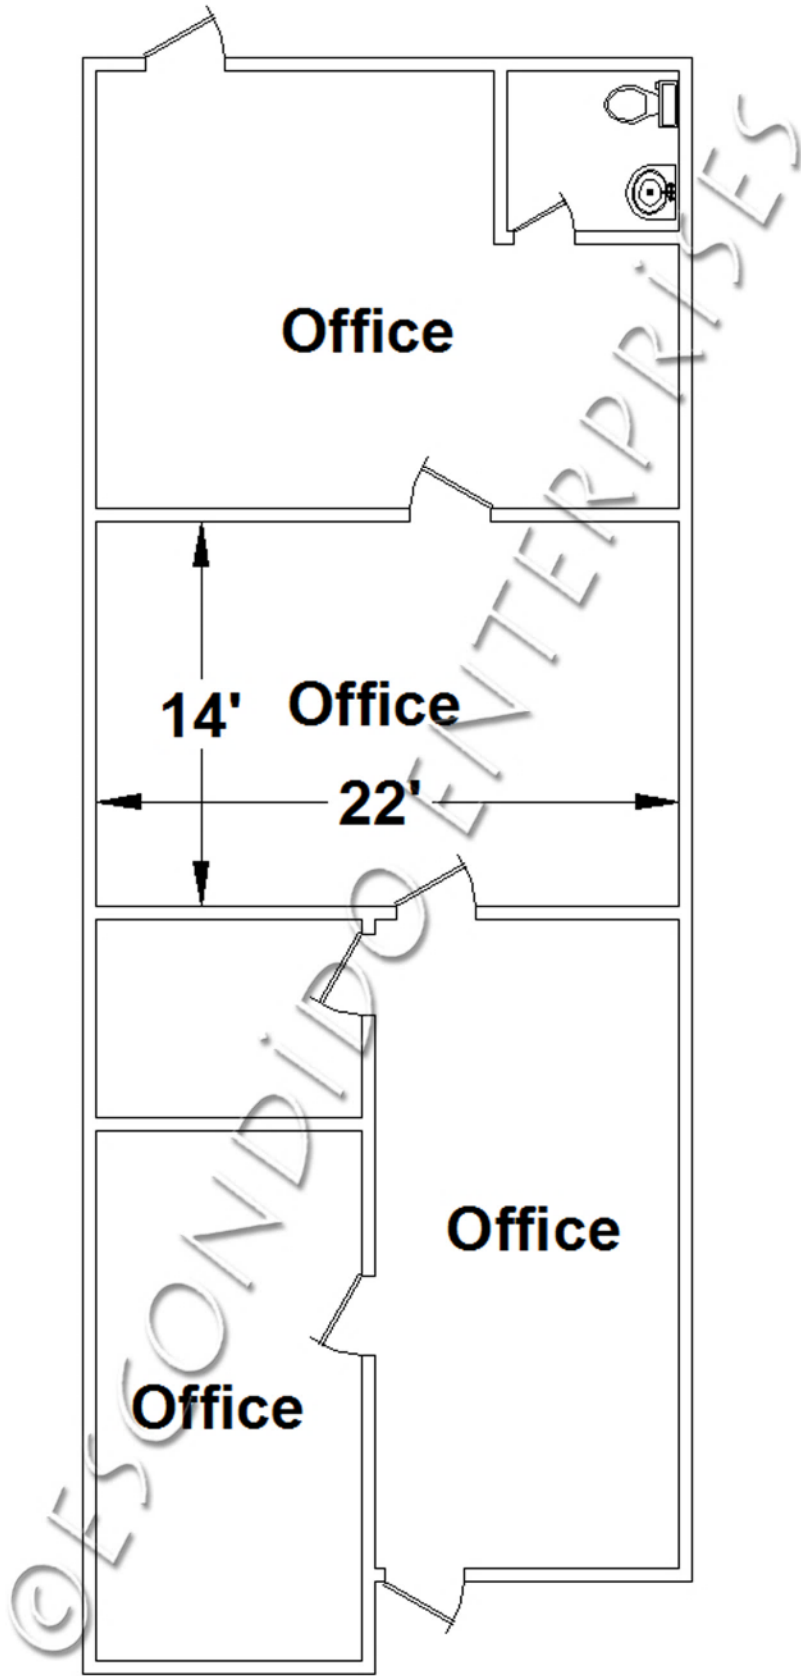

Floor Plan

366 Orange Show Lane San Bernardino, CA 92408
1,375 SF