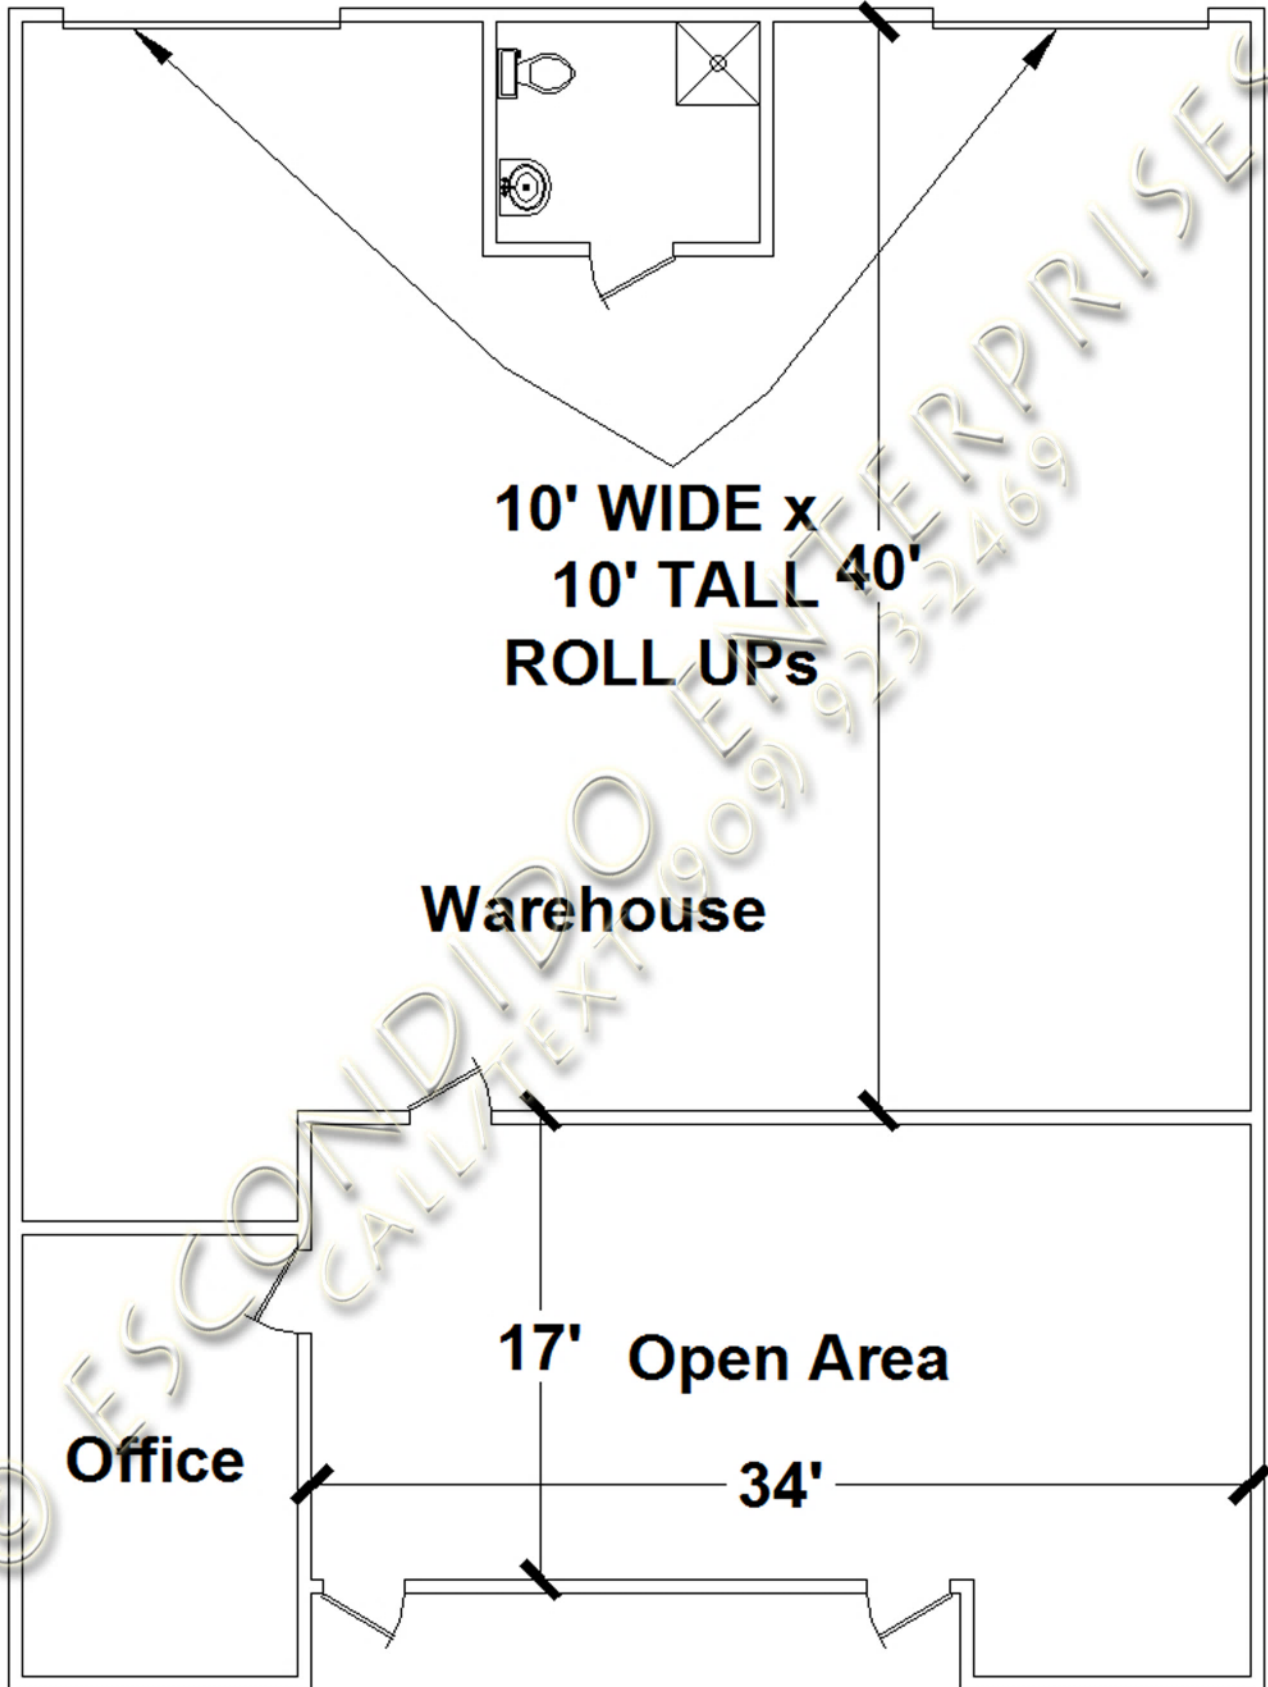

# Floor Plan

338 & 336 Orange Show Lane San Bernardino, CA 92408  
2,750 SF